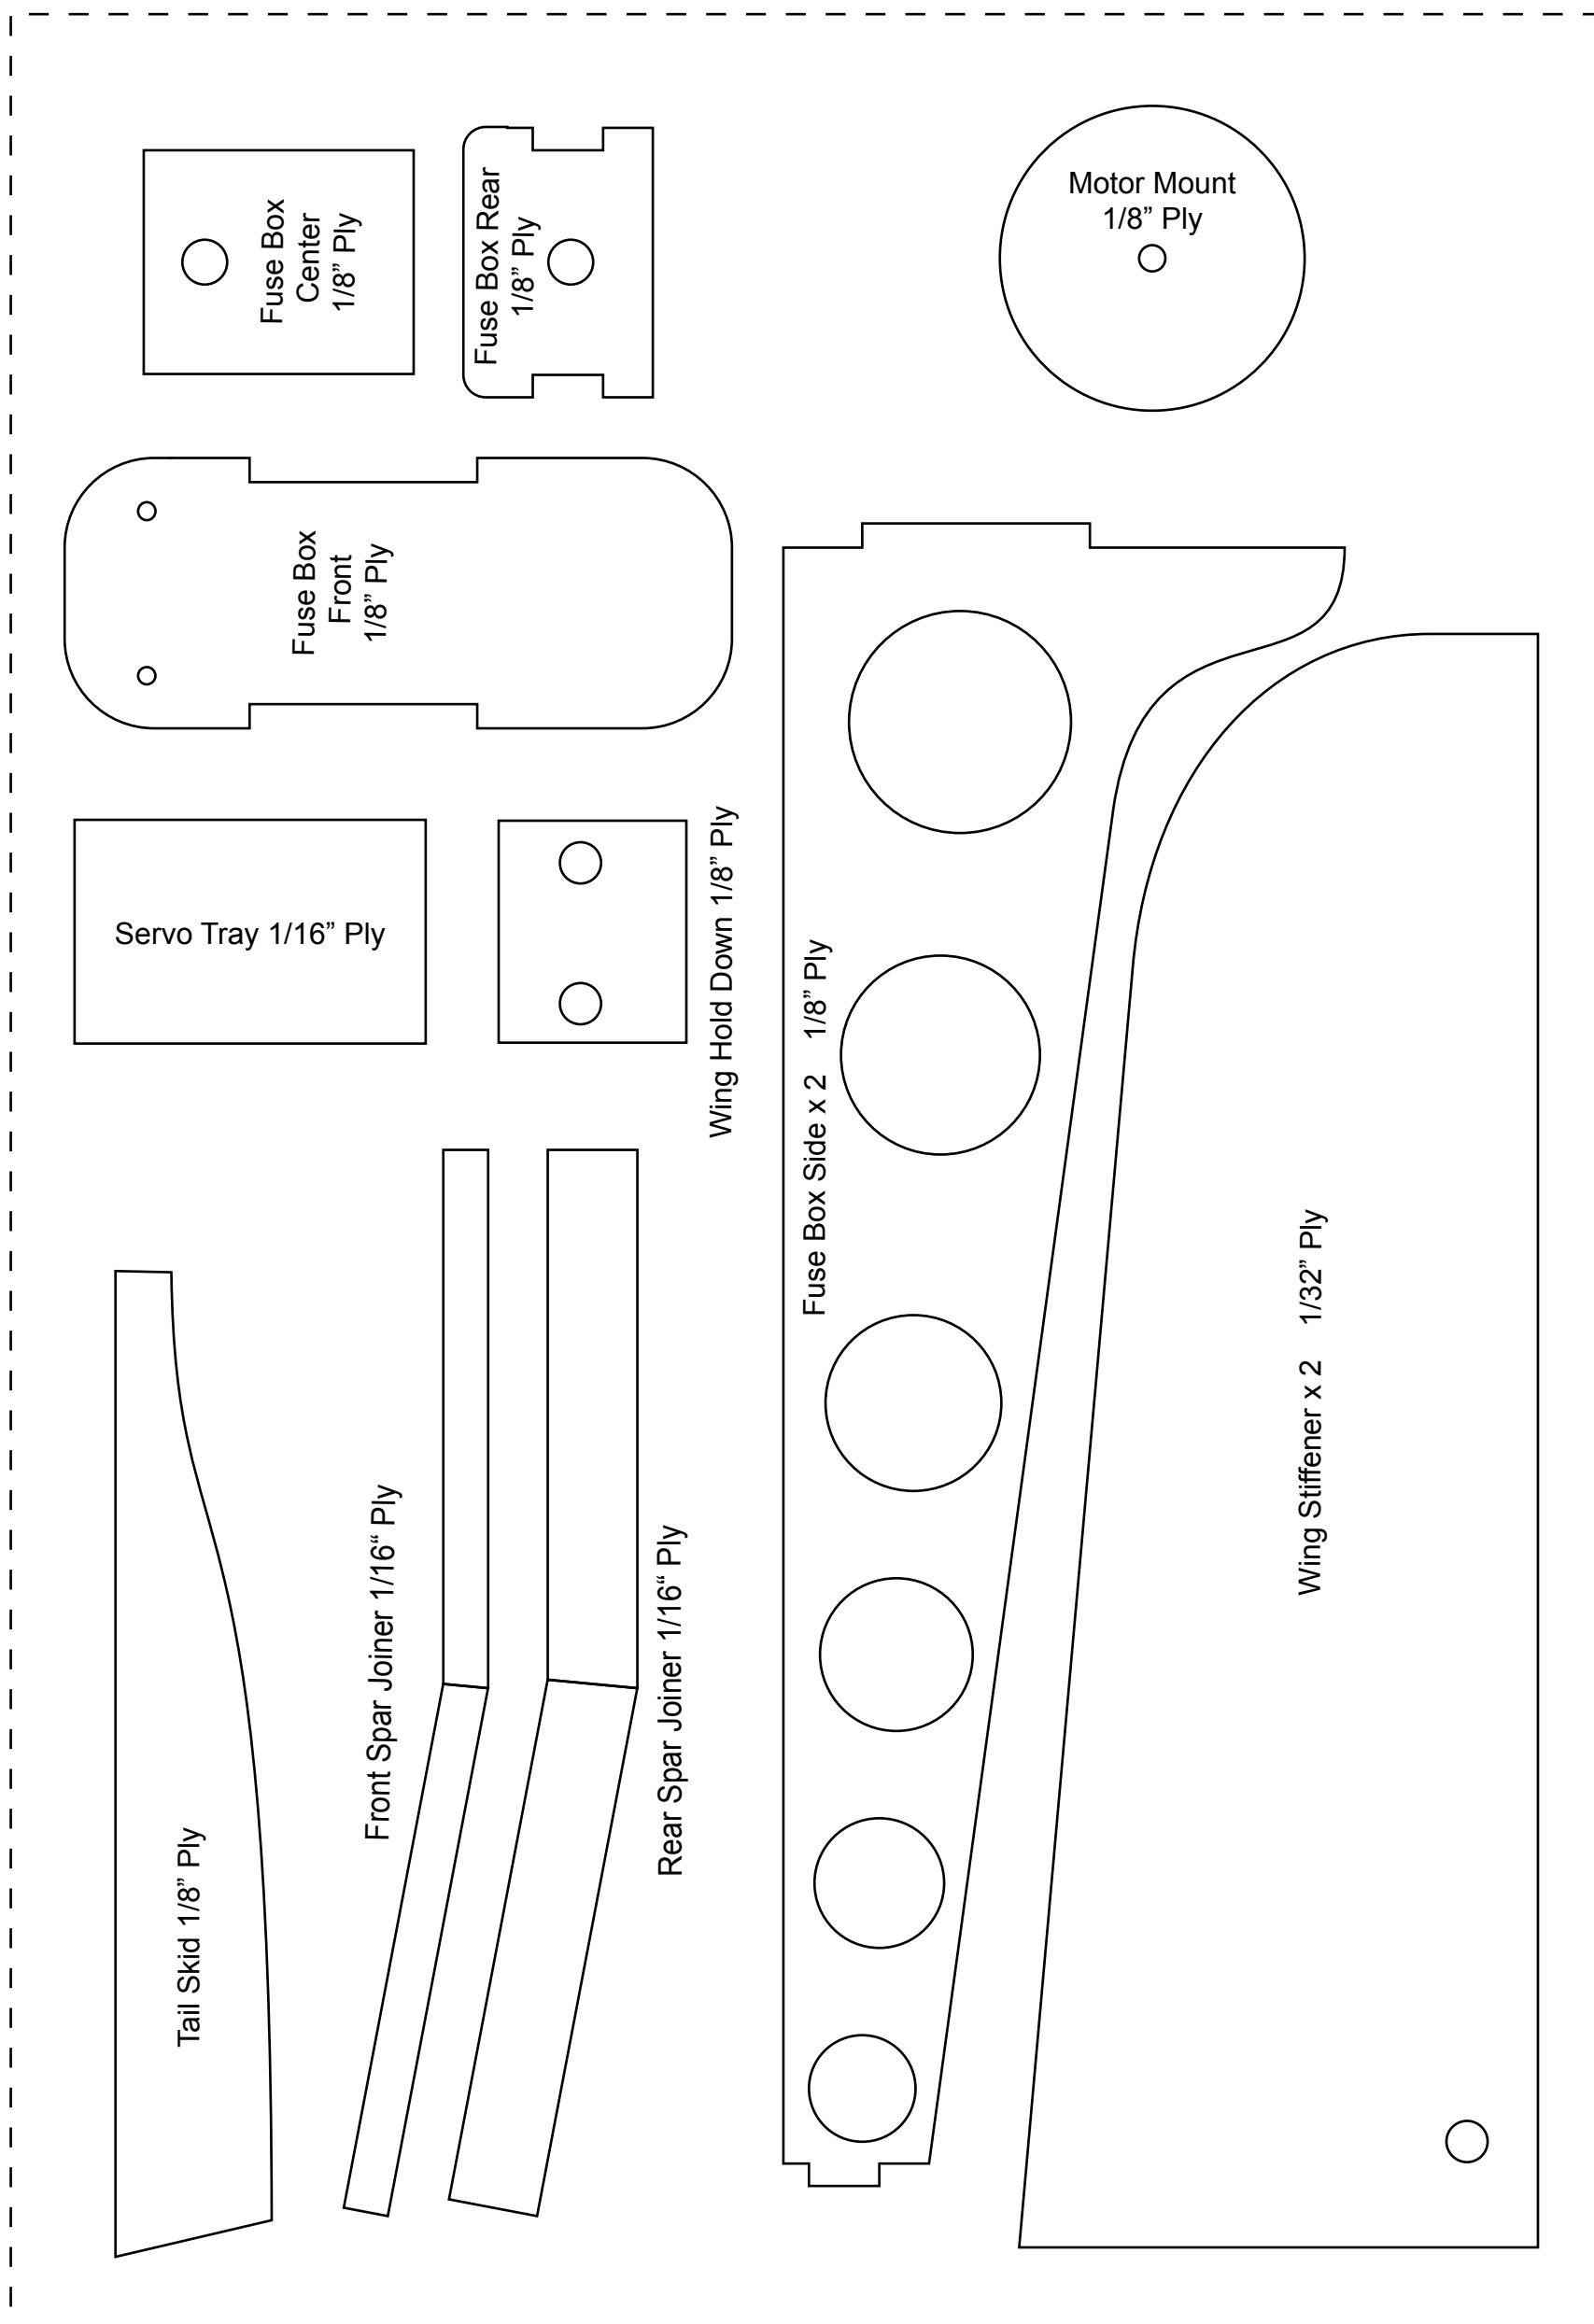

THE BLU-GUPPY

JimW's 96" Sailplane wing

ALL PARTS ARE 1/4 INCH FAN FOLD FOAM UNLESS OTHERWISE NOTED

Scale in Inches

Plywood Parts

THE
BLU-GUPPY

Scale in Inches

THE BLU-GUPPY

1/2 Inch Foam
Fuselage Side x 2

KFM Strip x 2