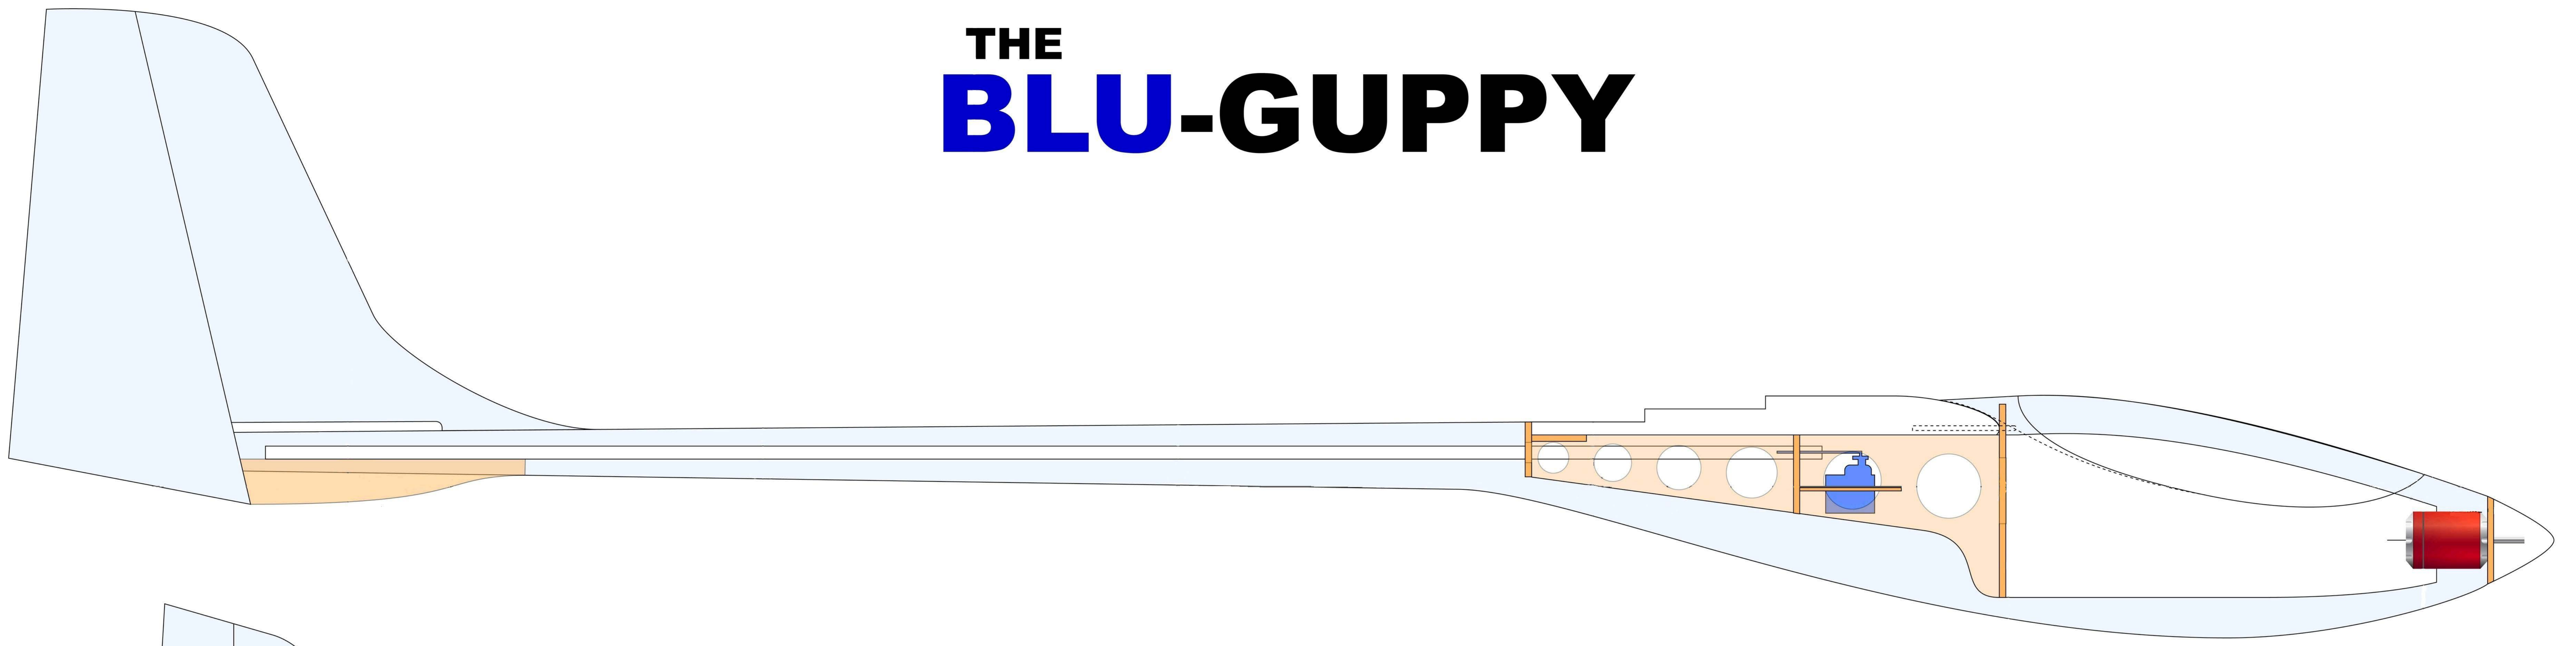

THE BLU-GUPPY

JimW's 96" Sailplane wing

ALL PARTS ARE 1/4 INCH FAN FOLD FOAM UNLESS OTHERWISE NOTED

Scale in Inches

Plywood Parts

THE
BLU-GUPPY

Scale in Inches

THE BLU-GUPPY

1/2 Inch Foam
Fuselage Side x 2

KFM Strip x 2