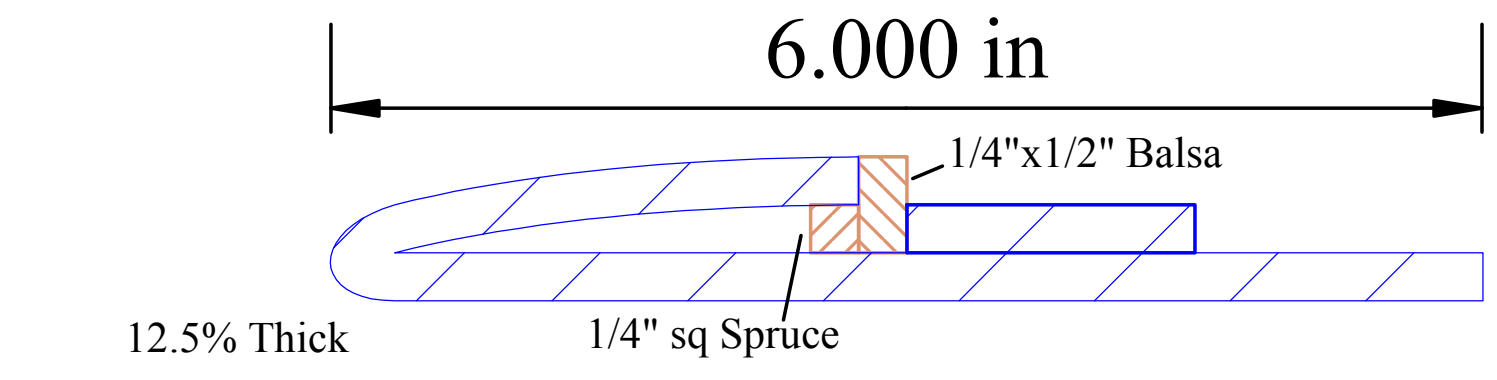

THE BLU-GUPPY

JimW's 96" Sailplane wing

ALL PARTS ARE 1/4 INCH FAN FOLD FOAM UNLESS OTHERWISE NOTED

Scale in Inches

Plywood Parts

THE
BLU-GUPPY

Scale in Inches

THE BLU-GUPPY