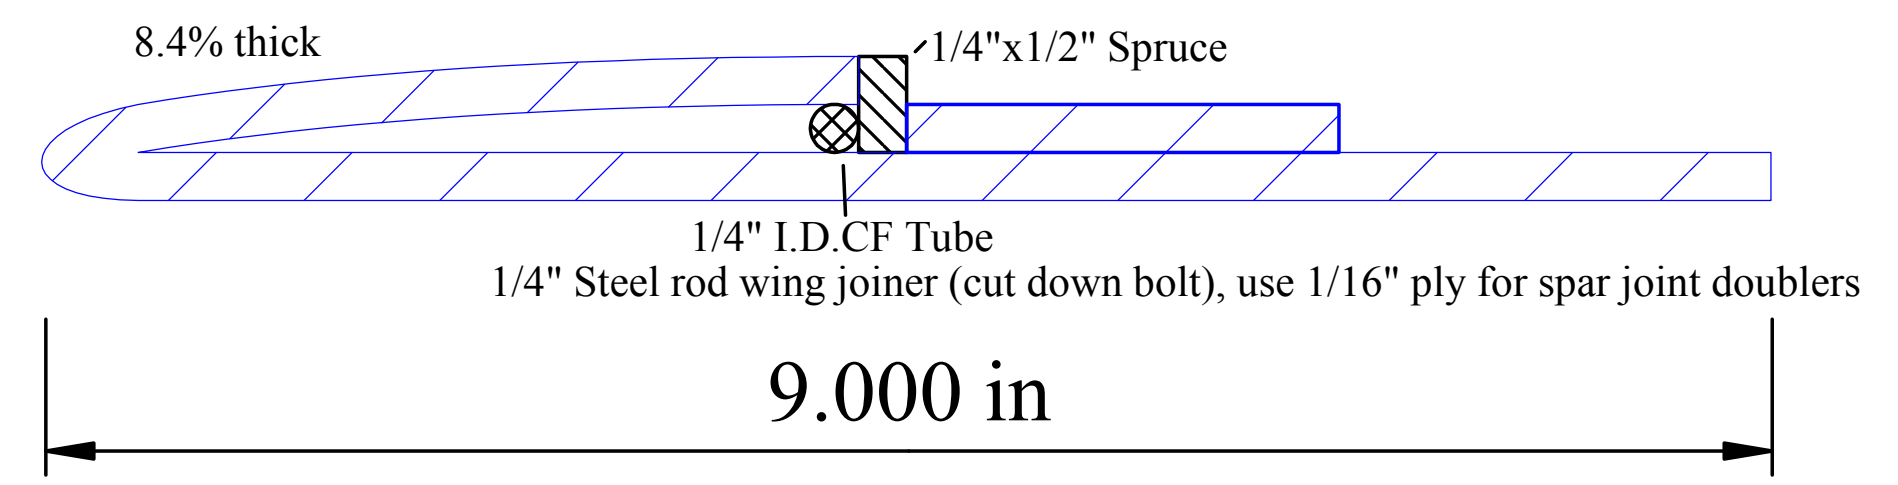

THE BLU-GUPPY

JimW's 96" Sailplane wing

ALL PARTS ARE 1/4 INCH FAN FOLD FOAM UNLESS OTHERWISE NOTED

Scale in Inches

Plywood Parts

THE
BLU-GUPPY

Scale in Inches

THE BLU-GUPPY